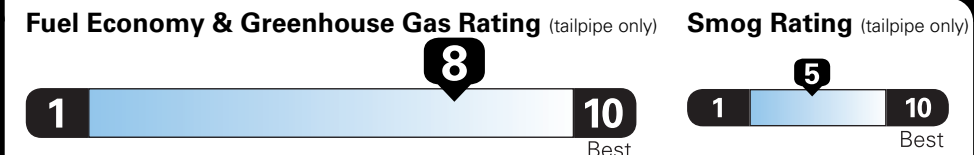

Fuel Economy and Environment

Gasoline Vehicle

Compact Cars range from 14 to 119 MPG. The best vehicle rates 136 MPGe.

You save \$1,750
in fuel costs over 5 years compared to the average new vehicle.

Annual fuel COST
\$1,050