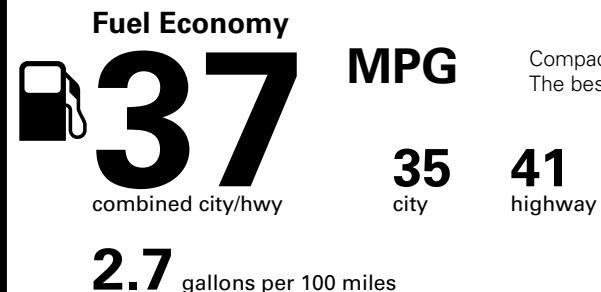

Fuel Economy and Environment

Gasoline Vehicle

Compact Cars range from 14 to 119 MPG. The best vehicle rates 136 MPGe.

You save \$1,750
in fuel costs over 5 years compared to the average new vehicle.

Annual fuel COST
\$1,050